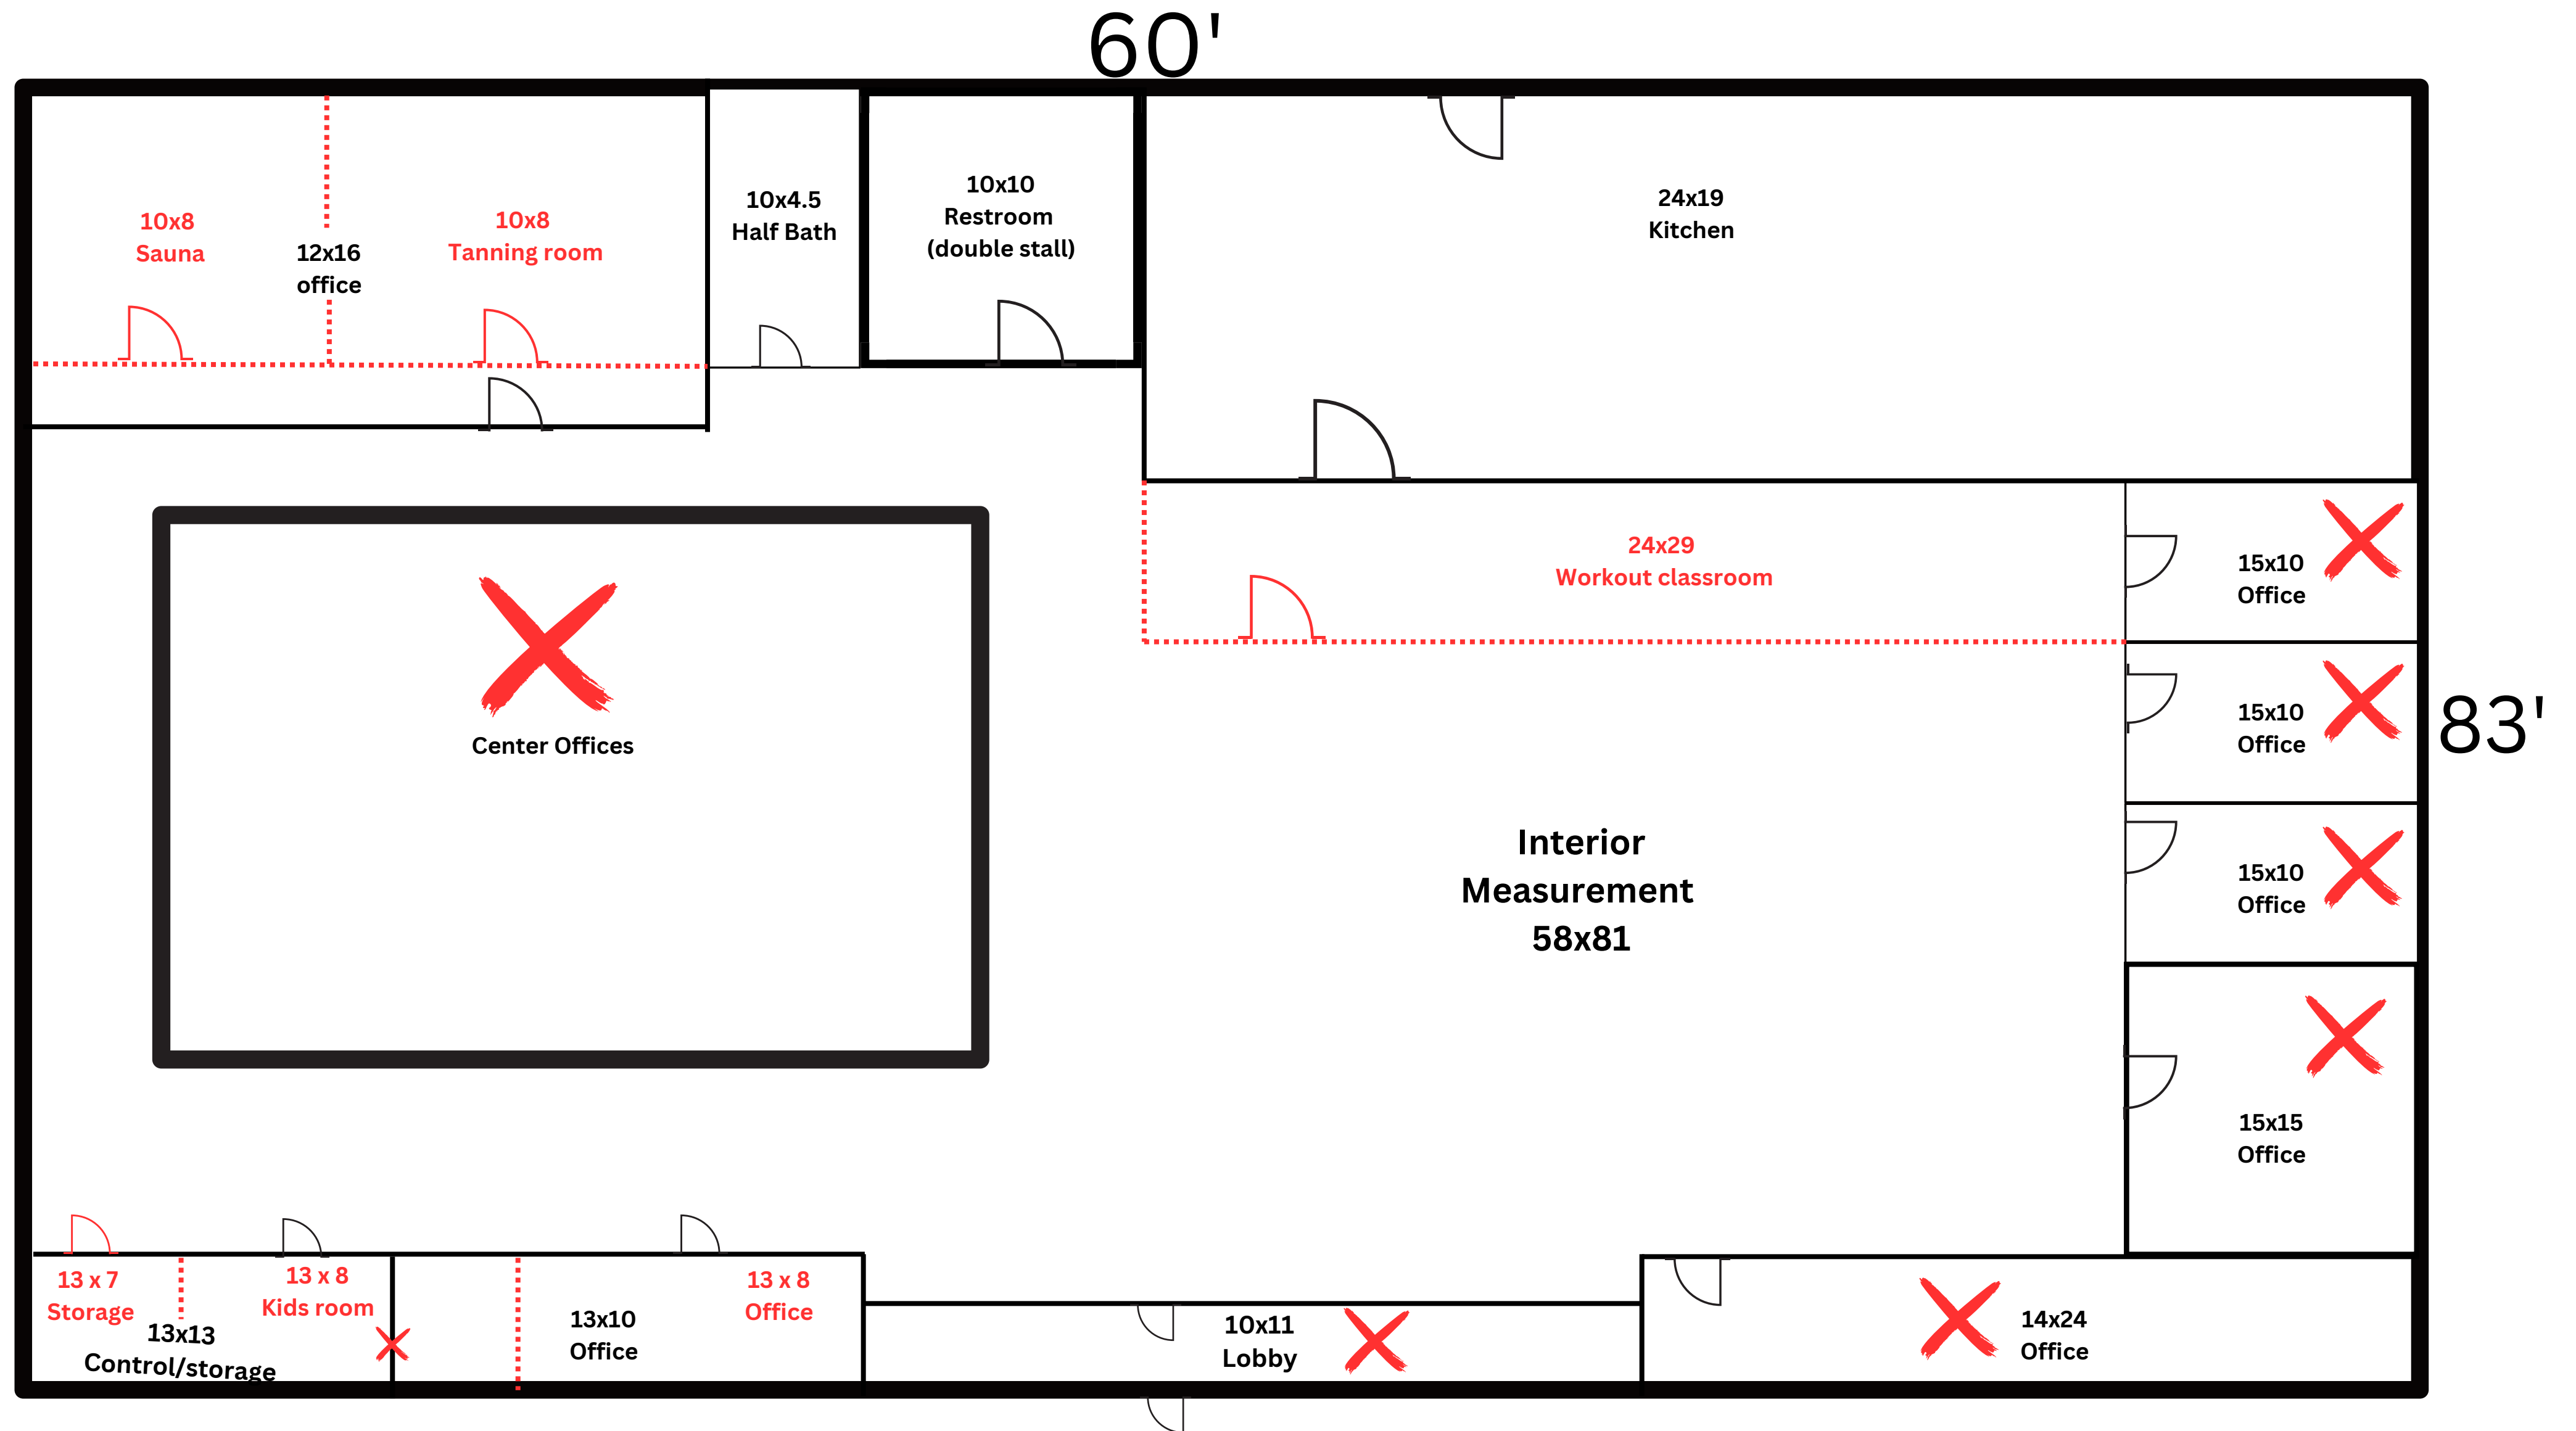

# Original Layout

# Proposed Construction

Notes: Black font shows original layout. Red indicates construction.

# Final Layout

60'

Interior  
Measurement  
58x81

83'

58'  
Open Wall  
Space

52'  
Open Wall  
Space  
OR  
44 W/ Sauna

4.5'  
Open Wall  
Space

28.5'  
Open Wall  
Space