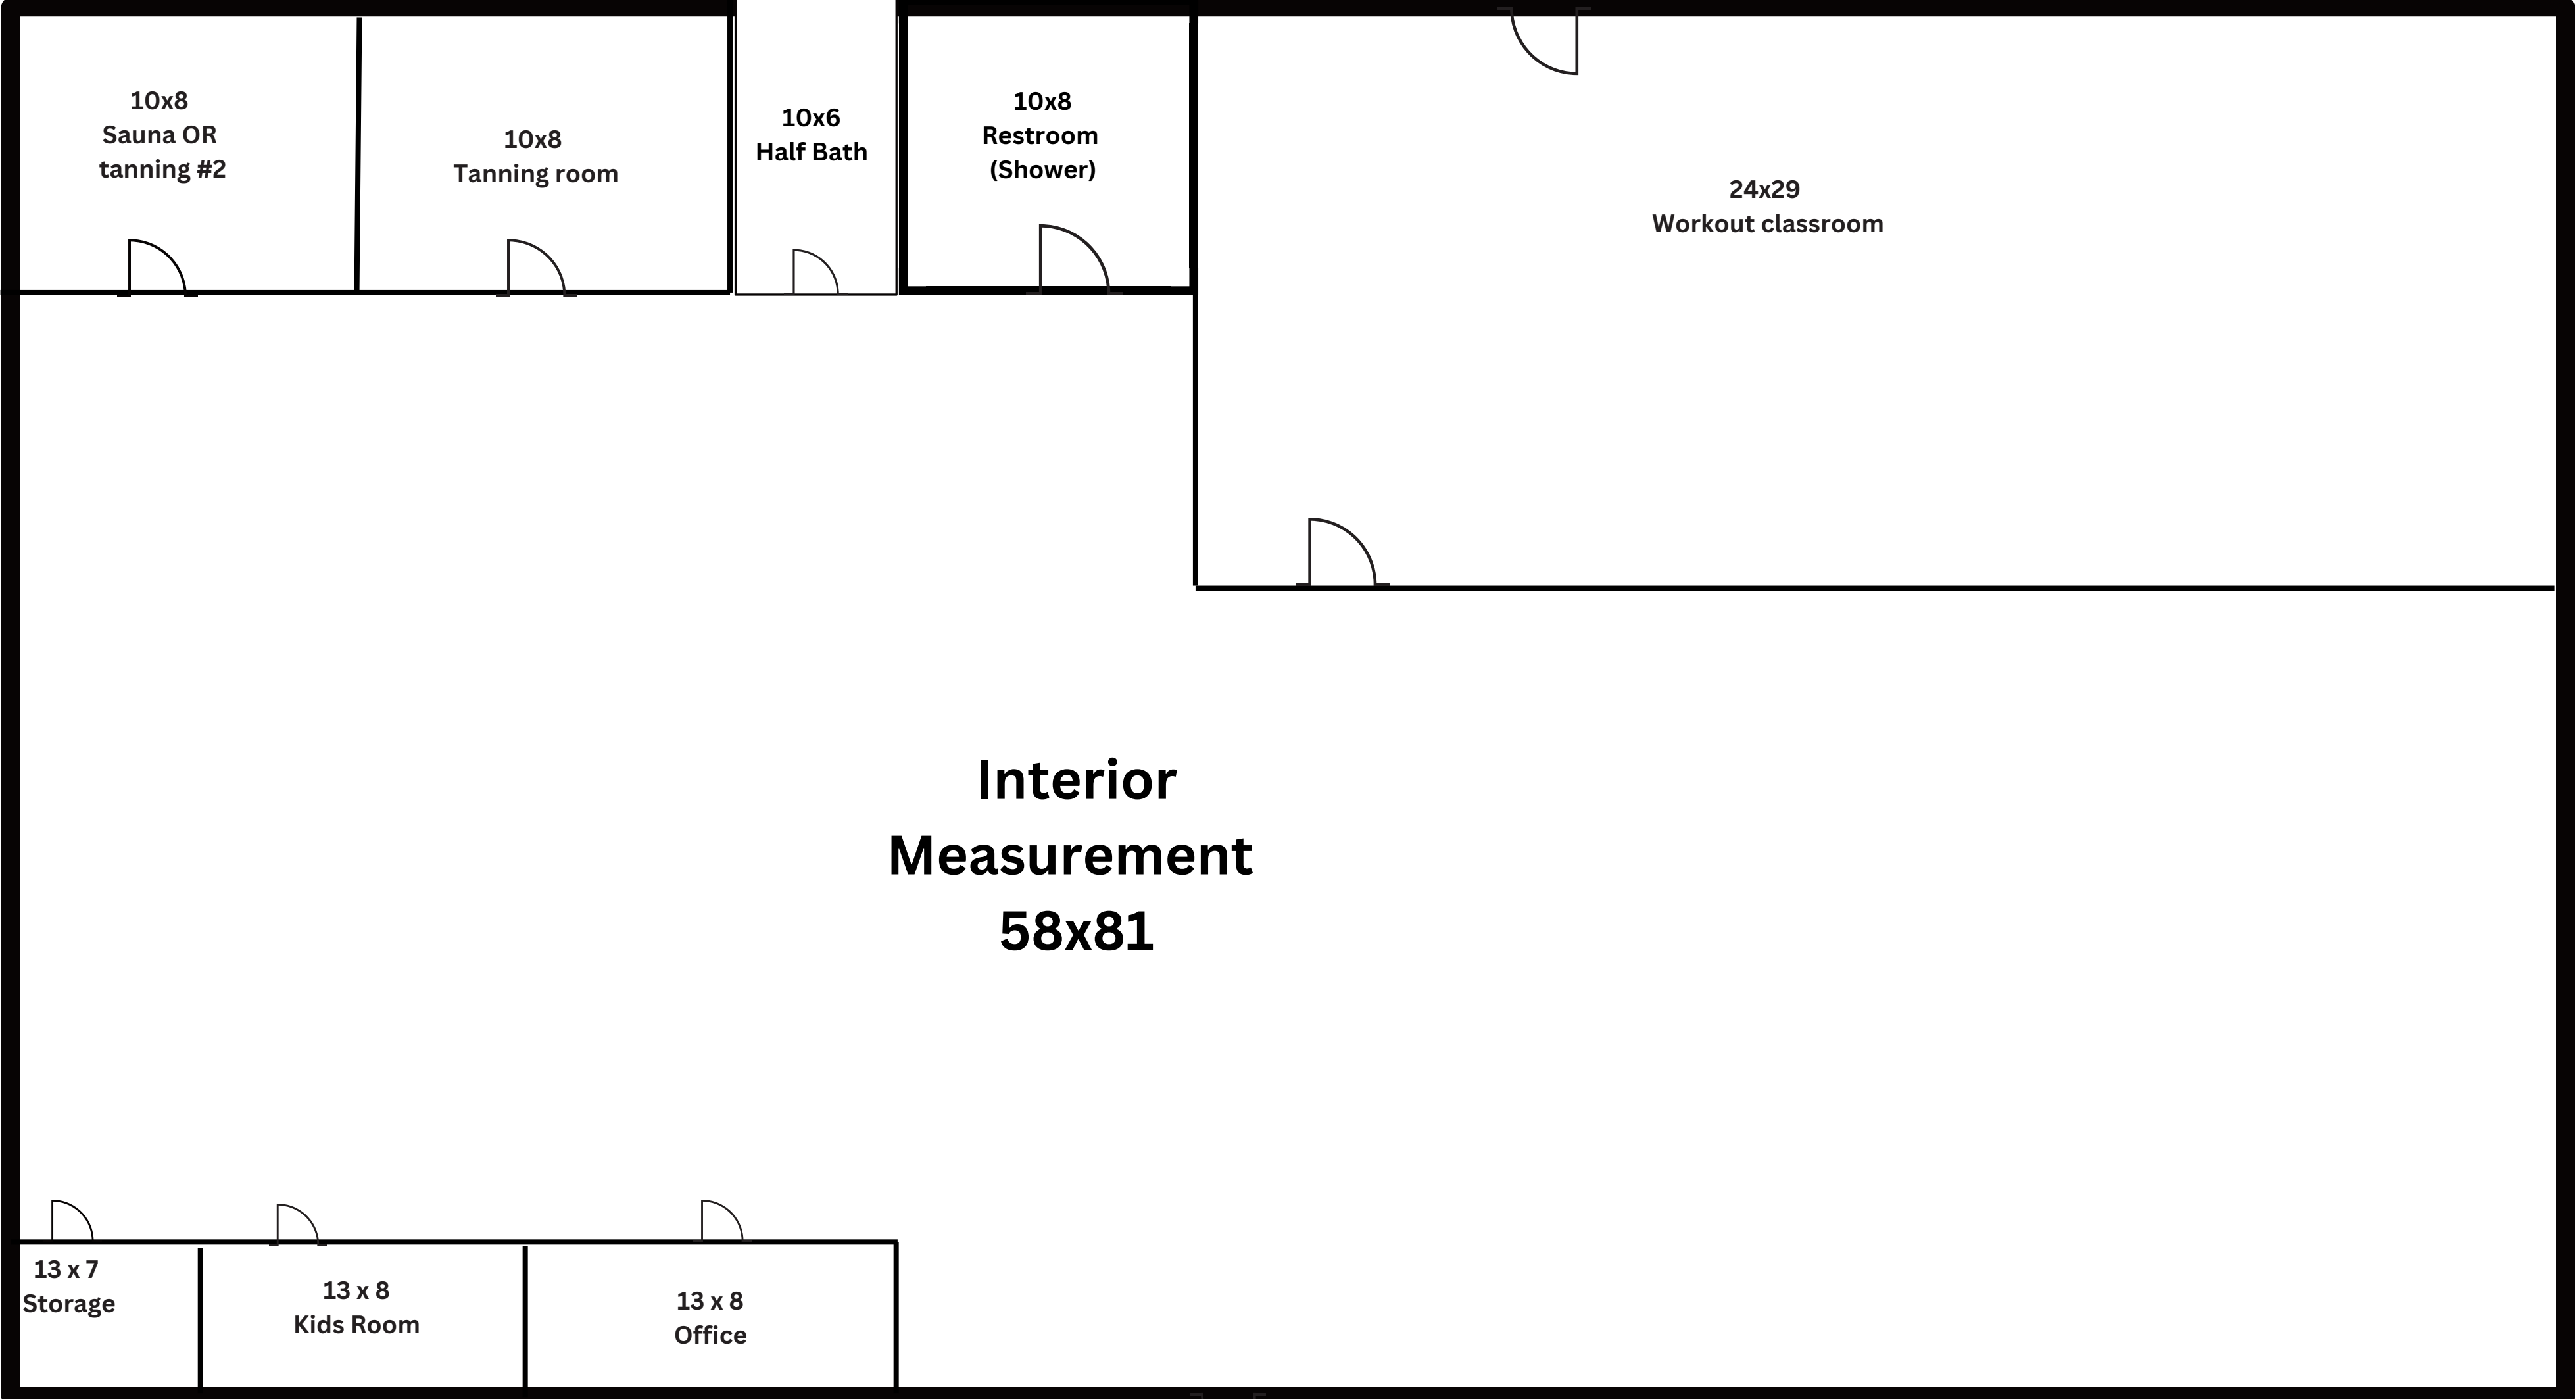

# Original Layout

# Proposed Construction

Notes: Black font shows original layout. Red indicates construction.

# Final Layout

60'

Interior  
Measurement  
58x81

83'

58'  
Open Wall  
Space

52'  
Open Wall  
Space  
OR  
44 W/ Sauna

4.5'  
Open Wall  
Space

28.5'  
Open Wall  
Space